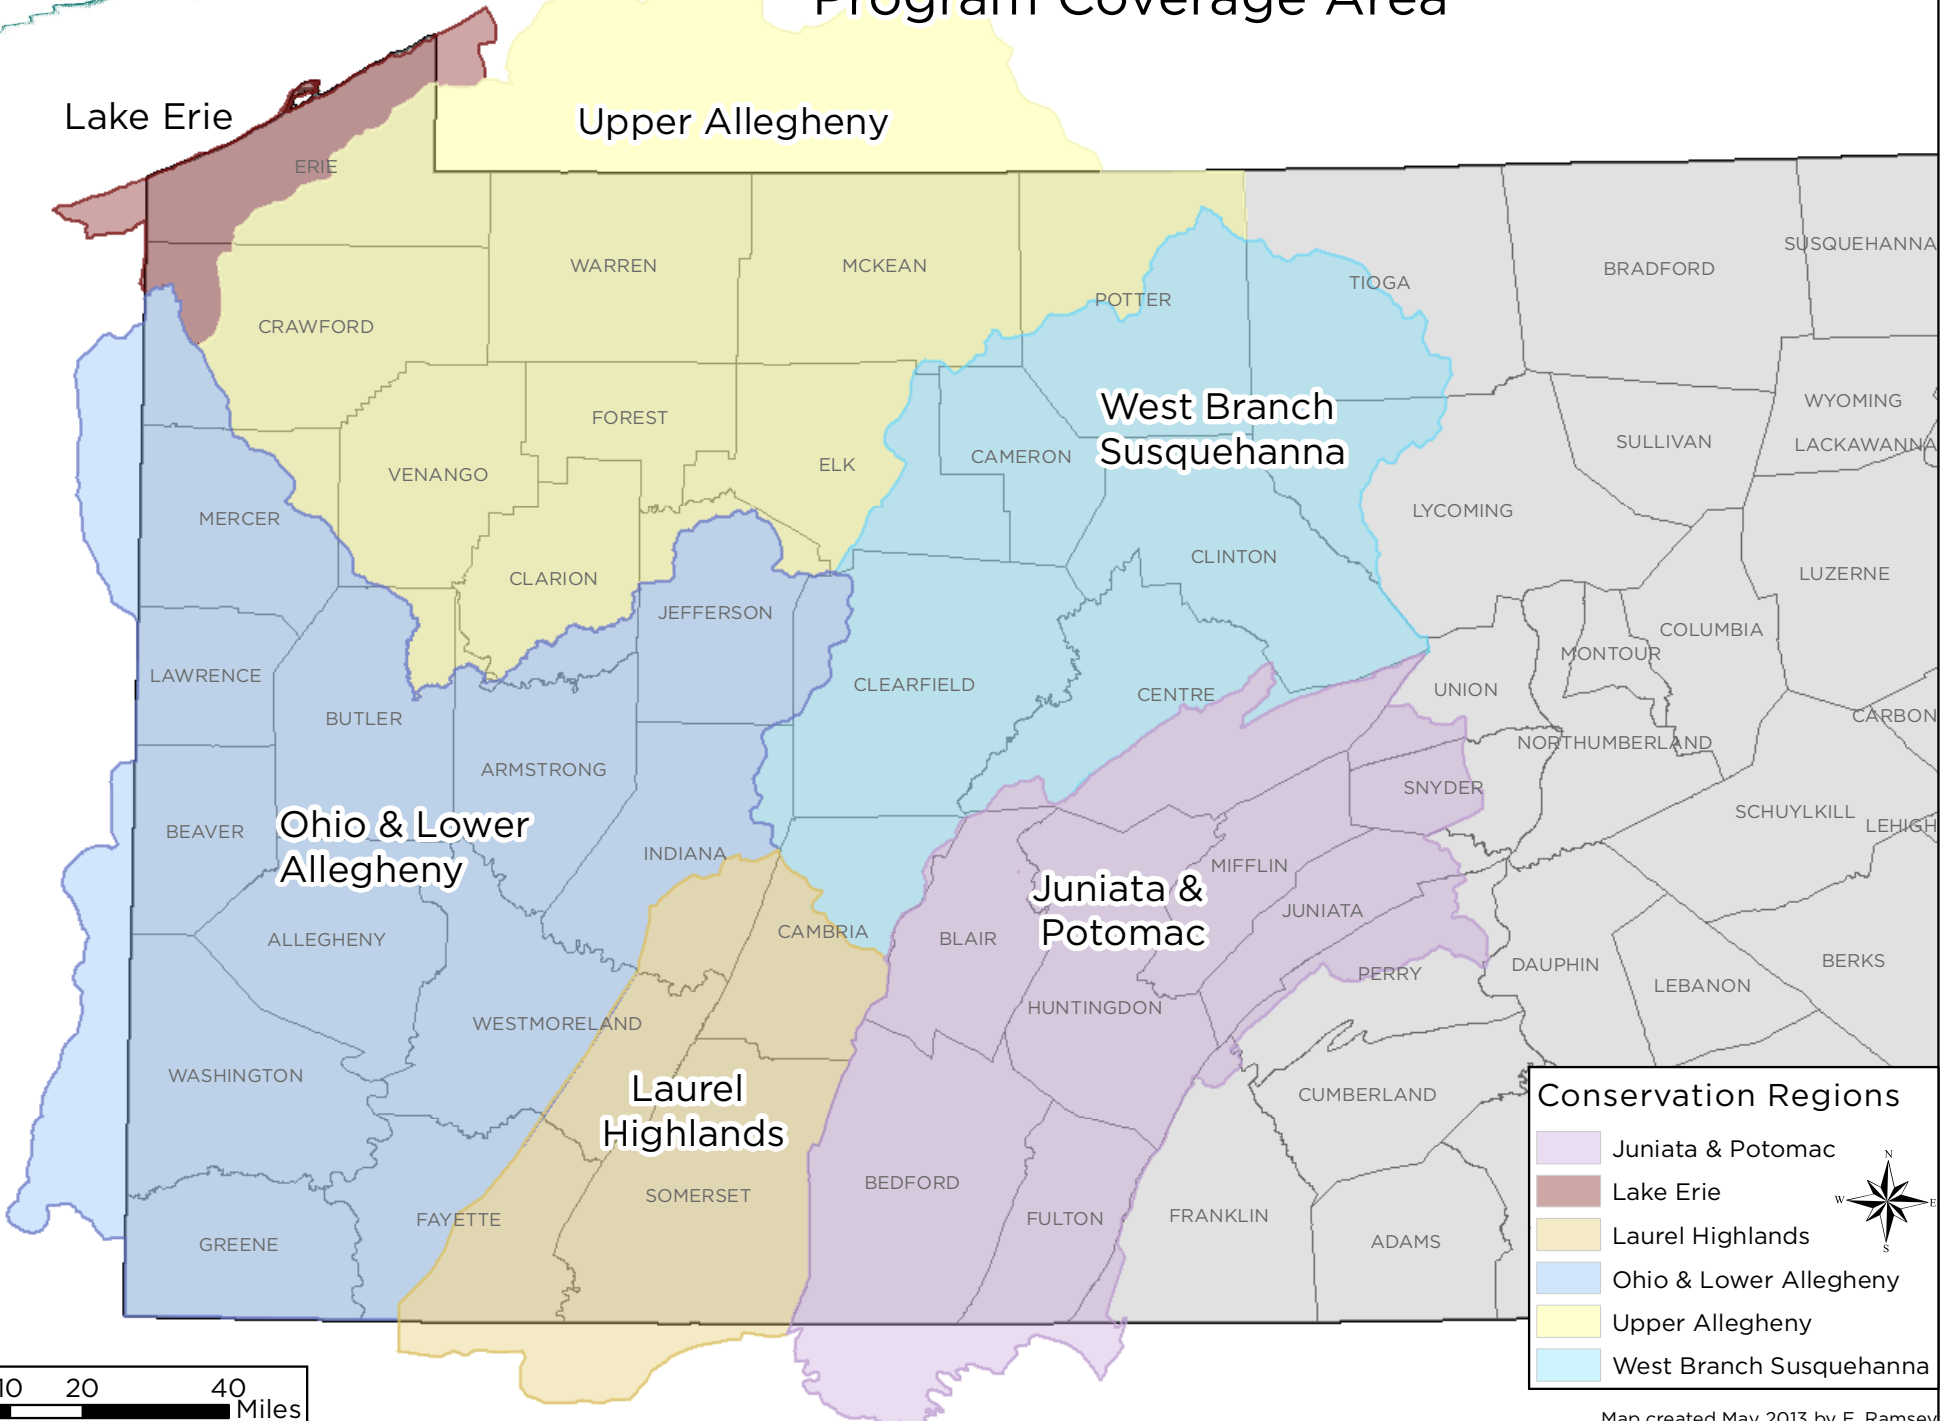

WPC's Colcom Revolving Fund For Local Land Trusts Program Coverage Area

Conservation Regions

- Juniata & Potomac
- Lake Erie
- Laurel Highlands
- Ohio & Lower Allegheny
- Upper Allegheny
- West Branch Susquehanna