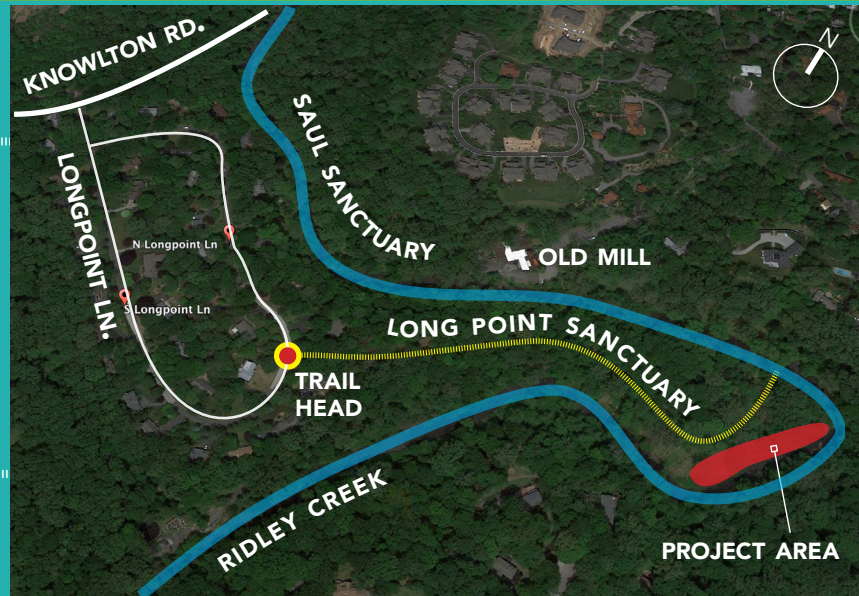

# Rose Valley's Annual Fall Stewardship Day ...At Long Point!

Sponsored by the Rose Valley Environmental Advisory Council (EAC)

JOIN US:

- LEARN
- PULL
- PLANT

MAKE A POSITIVE IMPACT

**When:** Saturday, October 27

9:00 a.m. - 12:00 p.m.

**Who:** You and fellow nature enthusiasts

(Free and open to the public - bring a friend!)

**What:** **Land Stewardship:** Restoring degraded biodiversity in our community by planting native plants provided by the Rose Valley EAC's PA DEP Growing Greener Grant (via Chester Ridley Crum Watersheds Association)

**Where:** Long Point Wildlife Sanctuary

Off E. Knowlton Rd. - park *carefully* along Long Point Ln. near the trail head sign (between house #14 & #11). **RESIDENTIAL NEIGHBORHOOD—PLEASE KEEP VOICES DOWN AND VEHICLE TIRES ON PAVEMENT.**